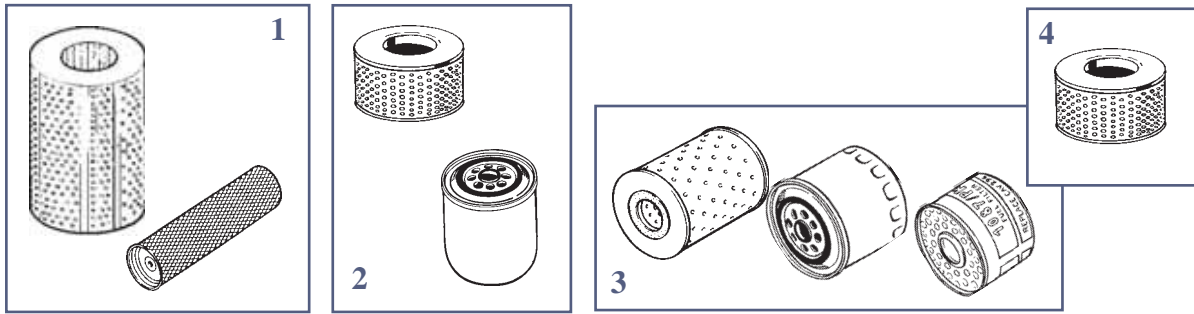

SCHLUTER

Tracteurs Tractors	1 Air		2 Huile Oil	3 Combustible Fuel	4 Hydraulique Hydraulic
	Ext. / Out.	Int. / Inn.			
302, 320, 321, 350, 402, 501, 502, 20, 25, 35, 45, SF202C				60/111-33 (1008)	
DS15, S30, 350, 450, 450V, SF303A				60/111-32 (1007)	
S50, 60, SF503B, 603B				60/111-65 (F.1008) + 60/111-33 (1008)	
S350, 350V, 450, 450V, 500, 500V			60/97-39 (311/F) Filet / Thread 1" (02/66 ⇄)	60/111-32 (1007) (03/68 ⇄ 05/72)	
Compakt 750, 750V			60/97-2 (599AR/F) Filet / Thread 3/4"	60/111-65 (F.1008)	
Compakt 850, 850V	60/161-18 (2452)		60/97-2 (599AR/F) Filet / Thread 3/4" (Moteur / Engine ⇄ 4281875) 60/97-39 (311/F) Filet / Thread 1" (Moteur / Engine 4281876 ⇄)	60/111-64 (F.1007)	
Compakt 950 V6					
Compakt 1050 V6, 1150TV 6	60/161-19 (2467)	60/162-19 (9665)	60/97-39 (311/F)	60/111-25 (5006/F) (Repl. CAV 496)	60/96-29 (567) (Cartouche Cartridge) (Direction assistée Power steering)

Les références des pièces sont indicatives.
Nos pièces ne sont pas d'origine.

Part numbers are quoted for reference purposes only.
Our parts and accessories are not original.