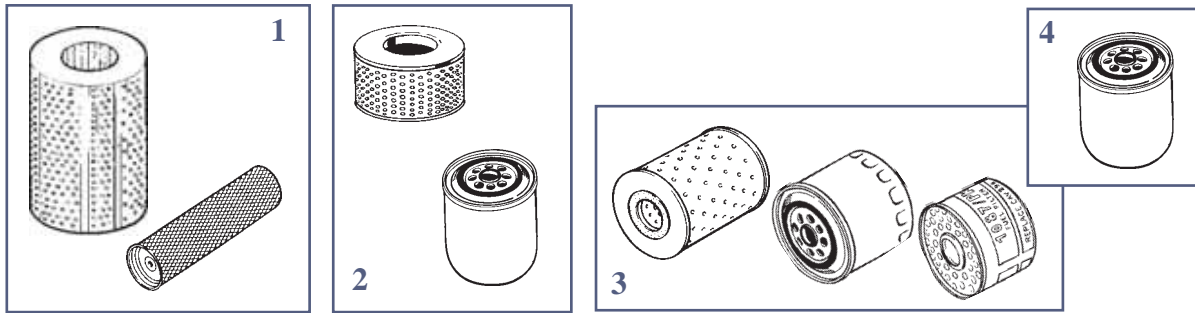

FIAT (NEW - HOLLAND)

Tracteurs Tractors	1 Air		2	3	4
	Ext. / Out.	Int. / Inn.	Huile Oil	Combustible Fuel	Hydraulique Hydraulic
45.66, 45.66DT Vigneto, 50.66, 50.66DT Moteur 8035.06 3 cyl. Engine	60/161-7 (SF.9957615)		60/97-40 (332/F)	60/111-25 (5006/F) (Repl. CAV 496)	
45.76V, 45.76VDT, 55.76V, 55.76F, 55.76VDT, 55.76FDT				60/111-25 (5006/F) (Repl. CAV 496)	
50C			60/96-19 (109)		
50CA			60/96-19 (109) (⇌ 68) 60/97-40 (332/F) (69 ⇌)		
50.66, 50.66DT Moteur 8035.06/ Engine	60/161-7 (SF.9957615)	60/162-103 (SF.9957614)	60/97-40 (332/F)	60/111-25 (5006/F) (Repl. CAV 496)	60/240-68 (SF.5113297) Filet / Thread 1 1/8"
50.75C, 60.75CM, 60.75CV, 60.75CVS					
50.85, 50.86F, 50.86V, 55.86F, 55.80DTF, 60.86V, 60.85, 60.86DTF, 60.86DTV, 70.86DTV					
50.88, 60.88				60/111-25 (5006/F) (Repl. CAV 496)	
55.46, 55.46DT, 60.46, 60.46DT	60/161-7 (SF.9957615)			60/111-67 (FA.1930581) (Avec séparateur d'eau With water separator)	60/240-68 (SF.5113297) Filet / Thread 1 1/8"

Les références des pièces sont indicatives.
Nos pièces ne sont pas d'origine.

Part numbers are quoted for reference purposes only.
Our parts and accessories are not original.

"THE RELIABLE SERVICE"