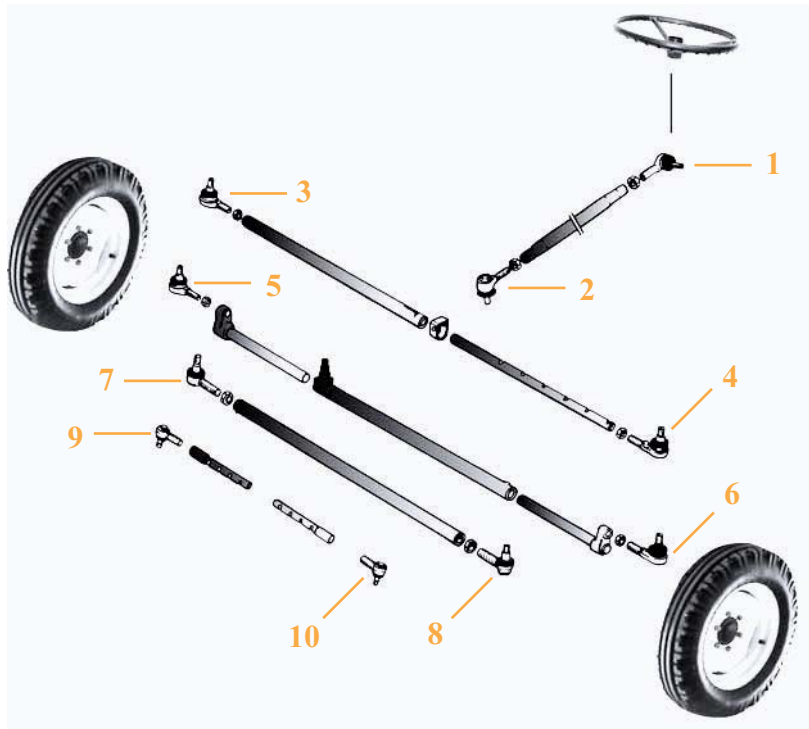

ROTULES & TIRANTS DE DIRECTION
TIE RODS & SOCKETS

Tracteurs Tractors	Réf Ref.	OEM OEM	Position Position	Filetage Thread	Longueur Length	Conicité Cone
TRACTEURS 2 ROUES MOTRICES 2 WHEEL DRIVE TRACTORS						
N71, R56, 301, 351, 361, 421M, 461M, 32-50, 32-60	28/497-71	7700681806 7700505602	1 4	M16x1,5D	95mm	14/16
	28/497-75	7700681808 7700505603	2 3	M16x1,5G	95mm	14/16
R91, R92, R94, R96, R98	28/497-76	7700505786 7700504269	1 4	M16x1,5D	85mm	18/20
	28/497-77	7700679127 7700504270 7700504271	2 3	M16x1,5G	85mm	18/20
461, 551, 651, 681, 751, 851, 951, 1151, 1451, 58-12, 58-32, 61-12, 65-12, 65-32, 68-12, 70-12, 70-32, 75-12, 75-32, 80-12, 85-12, 85-32, 90-32, 95-12, 103-12, 103-52, 113-12, Ceres 65, 75, 85, 95, Ceres 310, 320, 330, 340	28/497-76	7700681811 7700505786 7700681810 7700504269	5 6	M16x1,5D	85mm	18/20
50-12V, 55-12V, 70-12V, 80-12V, Dionis 110, 120, 130, 140 Fructus 110, 120, 130, 140	28/497-143	6000100832	9	M20x1,5G	95mm	16/18
	28/497-144	6000100833	10	M20x1,5D	95mm	16/18
Ergos 85, 95, 105	28/497-84	7700658834	7	M24x1,5G	105mm	18/20
	28/497-83	7700658833	8	M24x1,5D	105mm	18/20

M18D : Rotule filetage mâle M18 droit / Tie rod male M18 RH Thread
F24G : Rotule filetage femelle M24 gauche / Tie rod female M24 LH Thread

Les références des pièces sont indicatives.
Nos pièces ne sont pas d'origine

Part numbers are quoted for reference purposes only.
Our parts and accessories are not original.