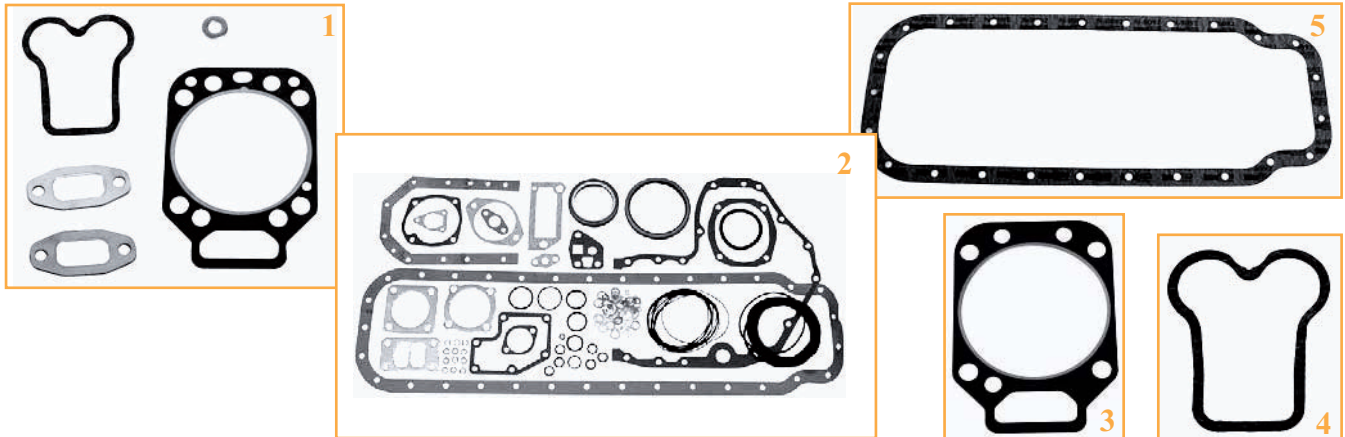

Part numbers are quoted for reference purposes only.  
Our parts and accessories are not original.

**"THE RELIABLE SERVICE"**

**JOINTS DE MOTEUR  
ENGINE GASKET SETS**

**Moteurs MWM - Refroidissement par eau / MWM engines - Water cooled**