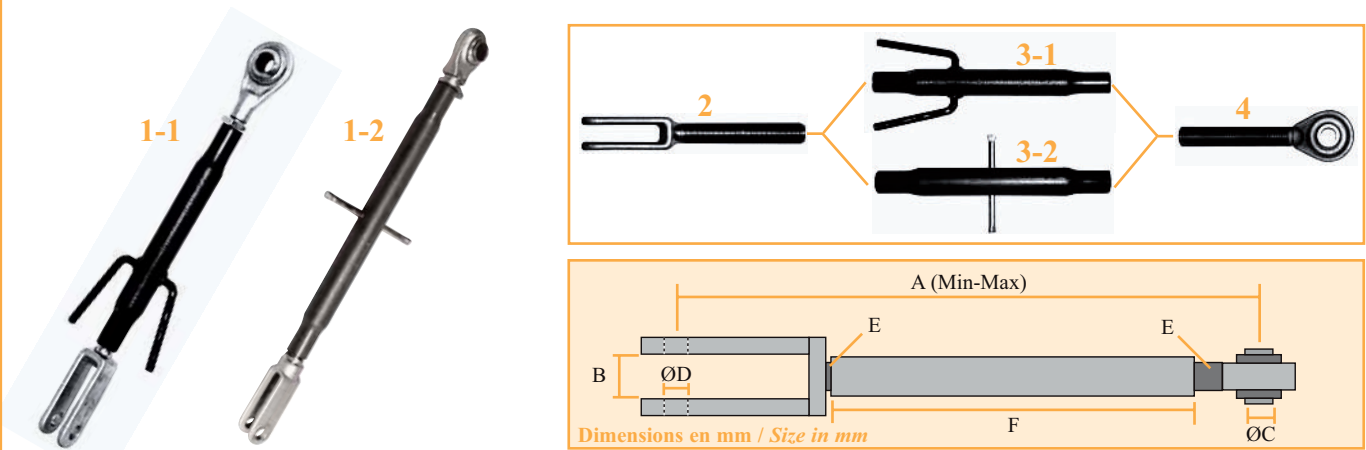

TIRANTS DE RELEVAGE
LEVELLING BOX ASSEMBLIES

	1							2	3	4
Tracteurs Tractors	Tirant Levelling box assy.	A	B	C	D	E	F	Fourche Levelling fork	Tube Tube	Rotule Ball end
351, 421, 461, 462, 466, 521, 551, 556, 651, 652, 656, 32-50, 32-60, 34-60, 42-70, 44-70	28/760-58 (7700005033) 1-1	490-690		22	16	M24x3	270	28/762-38 (7700511694) Filet G / LH thread	28/761-38 (7700504943, 7701030210) 3-1	28/759-17 (0823584800, 7700670541) Filet D / RH thread
	28/760-59 (7700005032) 1-1	520-720		22	20	M24x3	300	28/762-39 (7700644798, 7701030208) Filet G / LH thread	28/761-39 (7700504944, 7701030207) 3-1	
681, 751, 782, 851	28/760-52 (7700005031) 1-2	530-750	20	22	20	M30x3	350	28/762-27 (7700671241, 7700526581) Filet G / LH thread	28/761-37 7700627699, 7700671484) 3-2	28/759-31 (7700700415) Filet D / RH thread
	28/760-53 (7700005030) 1-2	530-750	20	28	20	M30x3				28/759-32 (7700700416) Filet D / RH thread