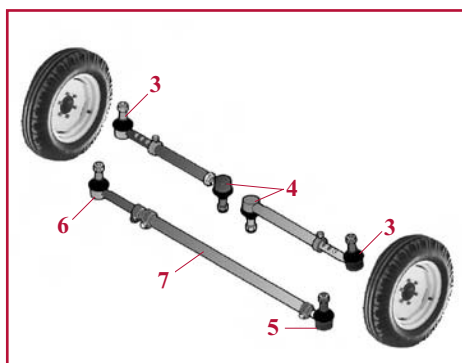

Part numbers are quoted for reference purposes only.
Our parts and accessories are not original.

ROTULES ET TIRANTS DE DIRECTION
TIE RODS AND SOCKETS

2 RM - Direction assistée - Essieu / 2 WD - Power steering - Axle