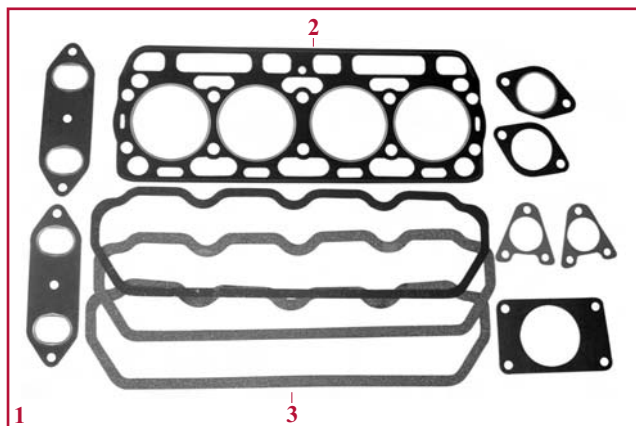

Moteurs IH - ancienne gamme / IH engines - old range

Fig.		1	2	3	4
Tracteurs Tractors	Moteur Engine	Pochette rodage Top gasket set	Joint de culasse Cyl. head gasket	Joint cache-soupape Rocker cover gask.	Joint de carter Sump gasket
<i>Moteurs 2 cylindres / 2 cylinder engines</i>					
D212, D214, D215	D66	25/71-100 (3051138R92)	25/73-125 (713211R3)	25/74-125 (716884R2)	25/75-125 (715363R1)
D217, D219	D74	25/71-101 (3051140R92)	25/73-128 (714885R2)		
<i>Moteurs 3 cylindres / 3 cylinder engines</i>					
D320, D322	D99	25/71-102 (3051142R92)	25/73-126 (713212R3)	25/74-94 (716885R2)	25/75-94 (714863R1)
D323, D324, D326	D111	25/71-94 (3051144R92)	25/73-94 (714886R2)		
<i>Moteurs 4 cylindres / 4 cylinder engines</i>					
DGD-4, D430, D432, D440	D132	25/71-103 (3051146R92)	25/73-127 (717530R1)	25/74-95 (716455R2)	25/75-95 (714864R1)
D436, D438, D439	D148	25/71-95 (3051148R92)	25/73-95 (718864R1)		