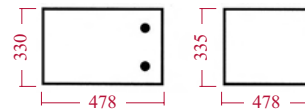

25/4074-3
(3125395R1)
2 trous / 2 holes
Coulissante / Sliding

25/4075-3
(3125396R1)
Fixe / Fixed