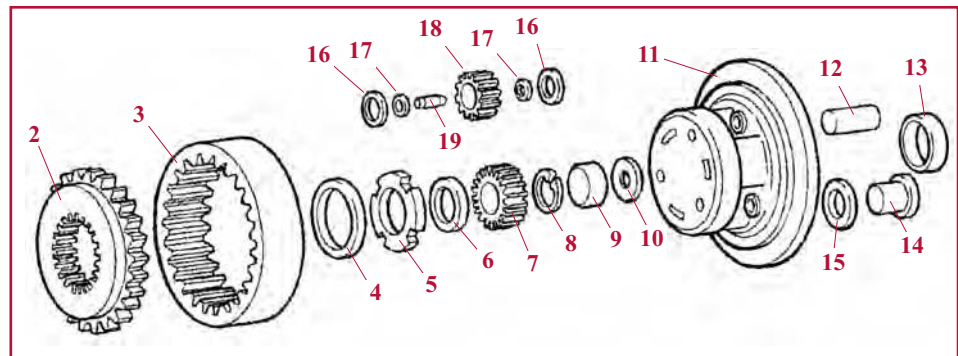

PONT AVANT 4RM
FRONT AXLE 4WD

Pont avant ZF série 3000 / 3000 series ZF front axle

Reducteur / Planetary reduction

	1	2	3	4	5	6
	Kit Kit	Couvercle Cover	Carter Support	Rondelle Washer	Ecrou Nut	Rondelle Washer
APL3052 644, 743, 743XL, 744, 745S, 745XL, 844, 844S, 844XL, 856XL, 946, 955, 955XL, 956, 956XL, 1046, 1055, 1055XL, 1056, 1056XL, 1246 1255, 1255XL (- 46436)	72/6428-11KT	25/6435-4 (3146673R2)	25/6430-16 (3146674R1)		25/452-14 (3229142R1)	
APL3052 1255, 1255XL (46436 -)	72/6428-12KT		25/6430-15 (112245A1)			
APL3054 1455, 1455XL	72/6428-10KT	25/6435-5 (3405357R1)	25/6430-17 (3405358R1)	25/451-11 (3405256R1)	25/452-15 (905653R1)	25/451-13 (3405260R1)

	7	8	9	10	11	12	13
	Annulaire Sun gear	Circlip Circlip	Bague Ring	Epaisseur Shim	Boitier Housing	Axe Shaft	Bague Ring
APL3052 644, 743, 743XL, 744, 745S, 745XL, 844, 844S, 844XL, 856XL, 946, 955, 955XL, 956, 956XL, 1046, 1055, 1055XL, 1056, 1056XL, 1246 1255, 1255XL (- 46436)	25/6406-14 (3146672R1)	25/6434-17 (933804R1)	25/6445-3 (3146669R1, 3134211R2, 3405355R1)	25/6434-24 (3146670R1) 0.5mm (A)	25/6401-14 (3230327R1, 112241A1)	25/381-8 (3146664R1)	25/6438-7 (933565R1)
APL3052 1255, 1255XL (46436 -)	25/6406-15 (112244A1)					25/381-9 (112242A1)	
APL3054 1455, 1455XL	25/6406-16 (3405356R1)	25/6434-18 (933113R1, 800-5135)	25/6445-4 (3405355R1)		25/6401-21 (3405255R1)	25/381-10 (3405261R1)	25/6438-8 (31146R1)

	14	15	16	17	18	19
	Bouchon Cap	O-ring O-ring	Bague Ring	Bague Ring	Planétaire Planetary	Axe Shaft
APL3052 644, 743, 743XL, 744, 745S, 745XL, 844, 844S, 844XL, 856XL, 946, 955, 955XL, 956, 956XL, 1046, 1055, 1055XL, 1056, 1056XL, 1246 1255, 1255XL (- 46436)	25/6438-6 (933718R1) M24	25/6457-2 (933709R1) 24mm			25/6431-13 (3146665R1)	25/6433-9 (3146666R2)
APL3052 1255, 1255XL (46436 -)	25/6438-5 (934651R1) M18	25/6457-3 (933222R1, 3051337R1) 18mm	25/384-3 (3146668R1)	25/384-6 (3146667R1)	25/6431-14 (112243A1)	
APL3054 1455, 1455XL	25/6438-9 (933799R1) M24	25/6457-2 (933709R1) 24mm	25/384-4 (3405354R1)	25/384-7 (3405353R1)	25/6431-15 (3405351R1)	25/6433-10 (3405352R1)

(A) Autres épaisseurs sur demande / Other thickness on request

Les références des pièces sont indicatives.
Nos pièces ne sont pas d'origine

Part numbers are quoted for reference purposes only.
Our parts and accessories are not original.