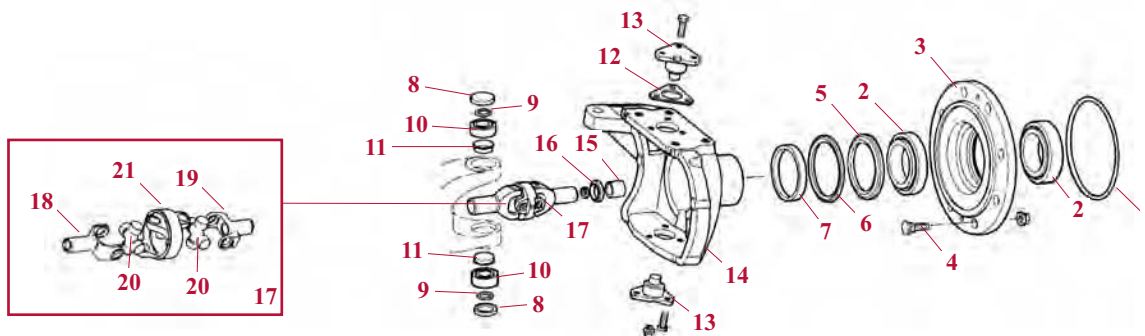

Pont avant ZF série 300 / 300 series ZF front axle

Carter du moyeu / Hub carrier

Tracteurs Tractors	14 Porte moyeu Hub carrier	15 Bague Ring	16 Bague Oil seal	17 Joint compl. Compl. joint	18 Fourche int. Inner yoke	19 Fourche ext. Outer yoke	20 Croisillon U-joint	21 Pièce centrale Fork
APL325 238, 248, 258, 385, 395, 485, 495, 495XL, 585, 585XL, 595, 595XL	25/6400-17 (81413C1) (G/LH) 25/6400-18 (81414C1) (D/RH)	25/6462-48 (81429C2) 37x41x32	25/6407-98 (81411C2)	25/6402-32 (81430C1, 1968450C1)	25/6405-63 (1342713C1)	25/6405-64 (1342712C1)	25/6403-14 (1342711C1, 1342715C1)	25/6404-10 (1342710C1)
APL330 238, 248, 258, 268, 288, 385, 395, 485, 495, 585, 595, 685, 685XL, 695, 695XL, 743, 743S, 743XL, 745, 745S, 745XL, 785, 785XL, 795, 795XL, 844, 844S, 844XL, 845, 845XL, 856, 856XL, 885, 885XL, 895, 895XL, 985, 995, 995XL								
APL335 248, 258, 268, 288, 385, 485, 585, 685, 685XL, 695, 695XL, 743, 743S, 743XL, 745, 745S, 745XL, 785, 785S, 785XL, 795, 795XL, 844, 844S, 844XL, 845, 845XL, 856, 856XL, 885, 885XL, 895, 985, 995, 995XL	25/6400-9 (81291C1) (G/LH) 25/6400-10 (81292C1) (D/RH)	25/6462-8 (81306C1) 46x50x30	25/6407-99 (81288C2)	25/6402-33 (81307C1, 1968452C1)	25/6405-9 (1342716C1)	25/6405-8 (1342717C1)		
APL335HD 743, 743XL, 745S, 745XL, 844S, 844XL, 845, 845XL, 856XL							25/6403-121 (1342705C1)	
APL345 956, 956XL, 1056, 1056XL	25/6400-19 (81666C1) (G/LH) 25/6400-20 (81665C1) (D/RH)	25/6462-8 (81306C1) 46x50x30	25/6407-99 (81288C2)	25/6402-34 (81671C1)	25/6405-66 (1342721C1)	25/6405-67 (1342720C1)	25/6403-96 (1342719C1)	25/6404-11 (1342707C1)
	25/6402-35 (1968454C1, 81671C1)			25/6404-12 (1342718C1)				