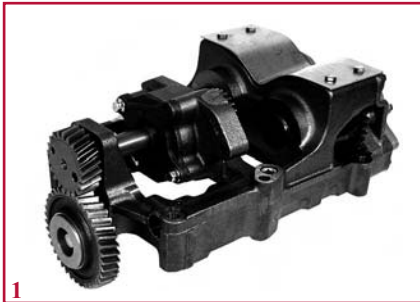

Fig.		1	2	3	4	5	6
Tracteurs Tractors	Moteur Engine	Equilibreur Balancer unit	Pompe à huile Oil pump	Arbre Drive shaft	Bague avant Front bearing	Bague arrière Rear bearing	Pignon Balancer gear
Moteurs 3 cylindres / 3 cylinder engines							
C50, CS48, CS52, CX50	903.27		25/90-71 (2-1) (296240A1, 41314187, 130300070706)				
C60, CS58, CS63, CX60	903.27T						
Moteurs 4 cylindres / 4 cylinder engines							
C80, C90, CX80, CX90, CX100, MX80C, MX90C, MX100C	1004.4T	25/90-68 (293171A1, 390910A1, 4111K053)	25/90-70 (2-2) (293177A1, 4132F021, 4132F041)	25/93-68 (293039A1)	25/89-68 (293023A1)	25/89-69 (293024A1)	25/94-68 (293029A1)
C70, CX70	1004.4T	25/90-69 (3935598A1, 4111K051, 4111K022, 313626A1)					