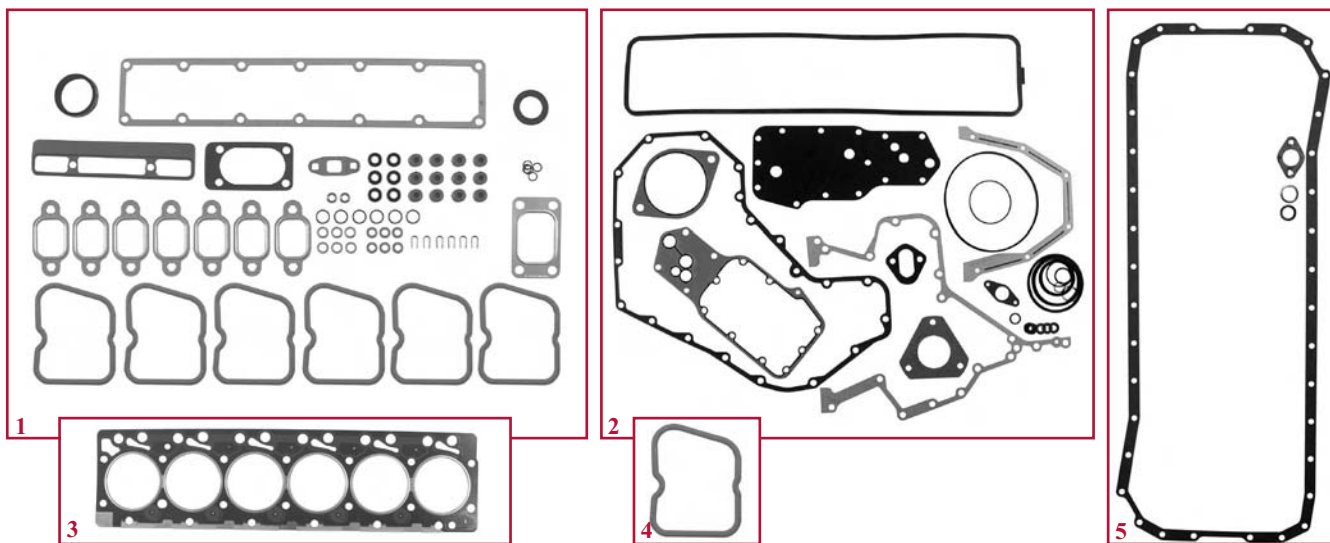

Part numbers are quoted for reference purposes only.
Our parts and accessories are not original.

**JOINTS DE MOTEUR
ENGINE GASKET SETS**

Moteurs Cummins / Cummins engines

Fig.		1	2	3	4	5
Tracteurs Tractors	Moteur Engine	Pochette rochage Top gasket set	Poch. complément. Bottom gasket set	Joint de culasse Cyl. head gasket	Jt cache-soupape Rocker cover gask.	Joint de carter Sump gasket
Moteurs 4 cylindres / 4 cylinder engines						
5120, 5220	4T390	25/76-118 (A) (A77858, A77672, A77975)	25/72-118 (A77860, A77671)	25/73-118 (J283333, A77754)	25/74-118 (J930906, J902666, J929795)	25/75-118 (A77673) Kit
Moteurs 6 cylindres / 6 cylinder engines						
5130, 5230	6-590	25/76-119 (A) (A77793, A77925, A77493, A77675, A77859)	25/72-119 (A77861, A77491, A77674)	25/73-119 (J283335, J907057, J917358, A77755, J921394)	25/74-118 (J930906, J902666, J929795)	25/75-119 (A77676) Kit
5140, 5150, 5240, 5250	6T590		25/72-120 (A77868)			
MX100, MX110, MX120, MX135, MX150, MX170	6T590	25/76-144 (A) (A77794, A77678, A77630, A77592)	25/72-144 (A77855, A77857, A77839)	25/73-144 (J928168, J938267, J931019, J921850, J911342, J907682, J935585)	25/74-144 (J905449, 00180434)	25/75-144 (A77679) Kit
7110, 7120, 7130, 7140, 7150	6T830					
7210, 7220, 7230, 7240, 7250 ⇒ JJA0064977 9310, 9330 ⇒ JEE0036500	6T830	25/76-145 (A) (A77842, A78042)	25/72-144 (A77855, A77857, A77839)	25/73-144 (J928168, J938267, J931019, J921850, J911342, J907682, J935585)	25/74-144 (J905449, 00180434)	25/75-144 (A77679) Kit
7210, 7220, 7230, 7240, 7250 JJA0064978 ⇒ 9310, 9330 JEE0036501 ⇒	6T830					
8910, 8920, 8930, 8940, 8950	6T830	25/76-144 (A) (A77794, A77678, A77630, A77592)	25/72-144 (A77855, A77857, A77839)	25/73-144 (J928168, J938267, J931019, J921850, J911342, J907682, J935585)	25/74-144 (J905449, 00180434)	25/75-144 (A77679) Kit
9110, 9210, 9230, 9240	6T830					
MX180, MX200, MX210, MX220, MX230, MX240, MX255		25/76-145 (A) (A77842, A78042)	25/72-144 (A77855, A77857, A77839)			