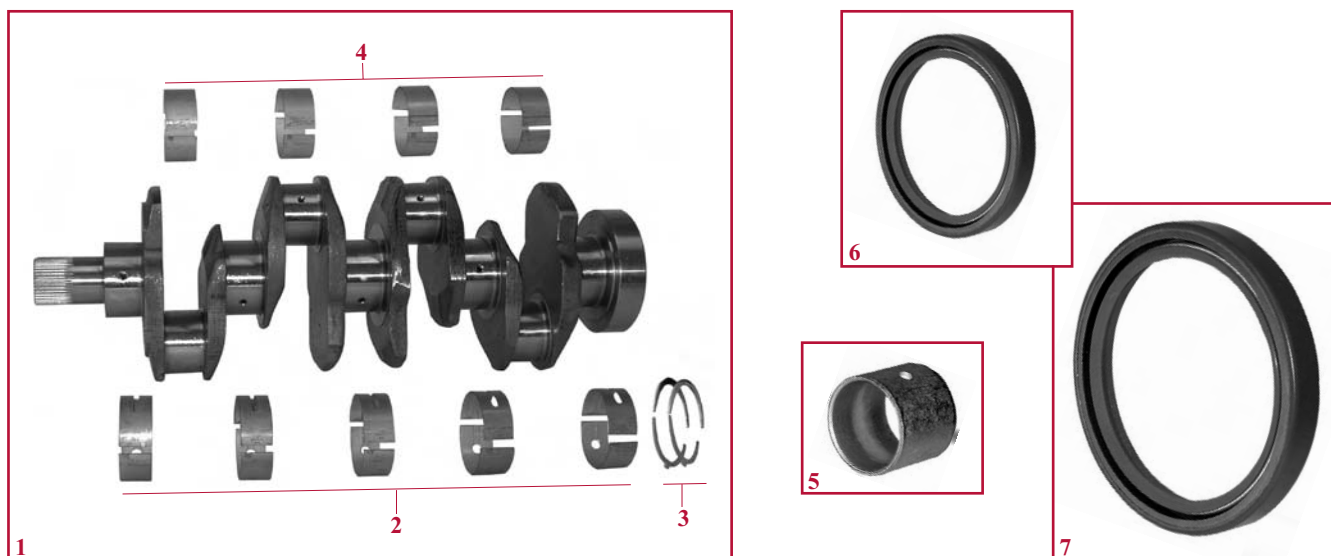

Moteurs Iveco / Iveco engines

Fig.		1	2	3	4	5	6	7
Tracteurs Tractors	Moteur Engine	Jeu vilebr. Crankshaft kit	Cous. palier Main bearing	Ep. latérale Thrust washer	Cous. bielle Conrod bear.	Bague bielle Small end bush	Bague avant Front oil seal	Bague arrière Rear oil seal
Moteurs 3 cylindres / 3 cylinder engines								
AVJ60, JX60, JX65, JX70, JX1060C, JX1070C, JX1075C, VJ60	8035.05		25/2-67 (4 x 1930812)	25/6-67 (1901385)	25/3-67 (3 x 1930181) avec trou with hole	25/28-67 (4766404, 98460411, 99432366) Ø 38 mm	25/11-67 (98461684) 42 x 65 x 12	25/13-67 (98461686, 99457401) 114 x 135 x 13
AVJ55, JX55	8035.06				25/3-68 (3 x 1930201) sans trou without hole			
Moteurs 4 cylindres / 4 cylinder engines								
JX80, JX80U, JX85, JX90, JX90U, JX95, JX100U, VJ80	8045.05	25/1-84 (98451529, 4785110)	25/2-84 (5 x 1930812)	25/6-67 (1901385)	25/3-84 (4 x 1930181) avec trou with hole	25/28-67 (4766404, 98460411, 99432366) Ø 38 mm	25/11-67 (98461684) 42 x 65 x 12	25/13-67 (98461686, 99457401) 114 x 135 x 13
AVJ70, JX70U, JX75, VJ70	8045.06				25/3-85 (4 x 1930201) sans trou without hole			