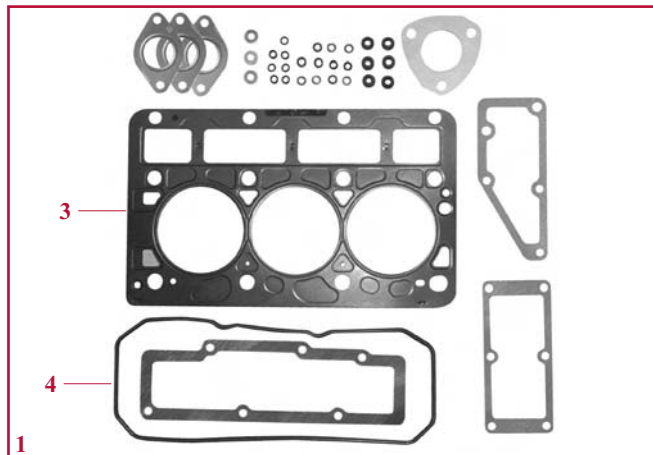

Moteurs Perkins / Perkins engines

Fig.		1	2	3	4	5
Tracteurs Tractors	Moteur Engine	Pochette rodage Top gasket set	Poch. complément. Bottom gasket set	Joint de culasse Cyl. head gasket	Jt cache-soupape Rocker cover gask.	Joint de carter Sump gasket
Moteurs 3 cylindres / 3 cylinder engines						
C50, CS48, CS52, CX50	903.27	25/71-136 (130300010751, 130300010763)	25/72-136 (130300010752, 130300010765, 299582A1)	25/73-136 (296217A1, 130300040713)	25/74-136 (296216A1, 130300040719)	25/75-136 (296241A1, 404299A1, 130300150702)
C60, CS58, CS63, CX60	903.27T					
Moteurs 4 cylindres / 4 cylinder engines						
475	A4.212	25/71-47 (3118124R1)	25/72-47 (3118123R91)	25/73-47 (3118173R1)	25/74-26 (3118186R1)	25/75-135 (291981A1, 3118272R1)
C70, C80, C90, CX70, CX80, CX90, CX100, MX80C, MX90C, MX100C	1004.4T	25/71-135 (311792A1, 315988A1)	25/72-135 (311793A1, 315989A1, 292009A1)	25/73-135 (365369A1, 311766A1, 315990A1)	25/74-135 (311043A1)	