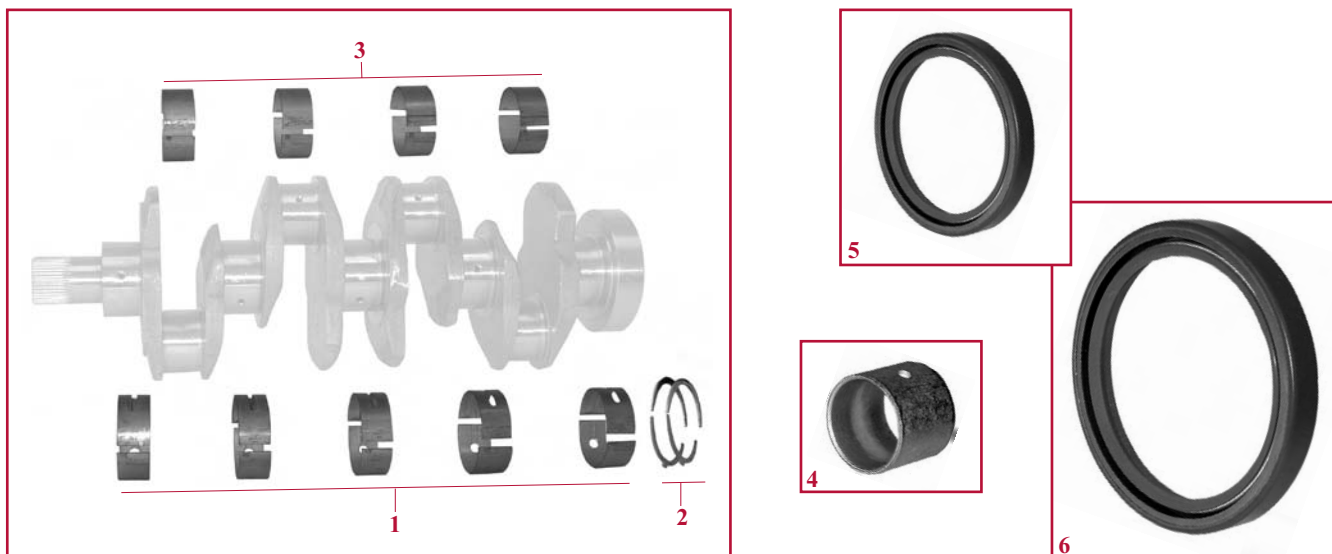

Part numbers are quoted for reference purposes only.
Our parts and accessories are not original.

VILEBREQUINS & PIÈCES CONNEXES
CRANKSHAFT & RELATED PARTS

Moteurs Perkins / Perkins engines

Fig.		1	2	3	4	5	6
Tracteurs Tractors	Moteur Engine	Cous. palier Main bearing	Ep. latérale Thrust washer	Cous. bielle Conrod bearing	Bague bielle Small end bush	Bague avant Front oil seal	Bague arrière Rear oil seal
Moteurs 3 cylindres / 3 cylinder engines							
C50, CS48, CS52, CX50	903.27	25/2-86 (304892A1, 130300010720, 130300010757)	25/6-86 (2 x 296150A1, 130300010724 + 2 x 296151A1, 130300010726)	25/3-86 (296245A1, 130300030701)	25/28-86 (296149A1, 130300030707)	25/11-86 (295810A1, 130300010741)	25/13-86 (218271A1, 3235723A1)
C60, CS58, CS63, CX60	903.27T			25/3-87 (296260A1, 130300030713)			
Moteurs 4 cylindres / 4 cylinder engines							
475	A4.212	25/2-22 (3118150R1)	25/6-16 (2 x 796189R1 + 2 x 796190R1)	25/3-22 (3118135R1)	25/28-13 (795775R1)	25/11-17 (3118128R91)	25/13-15 (795662R1)
C70, C80, C90, CX70, CX80, CX90, CX100, MX80C, MX90C, MX100C	1004.4T	25/2-88 (3118150R1, 218284A1)	25/6-88 (2 x 218292A1 + 2 x 218294A1)	25/3-88 (218627A1)	25/28-88 (293493A1)	25/11-88 (218375A1, 2415361)	25/13-86 (218271A1, 3235723A1)