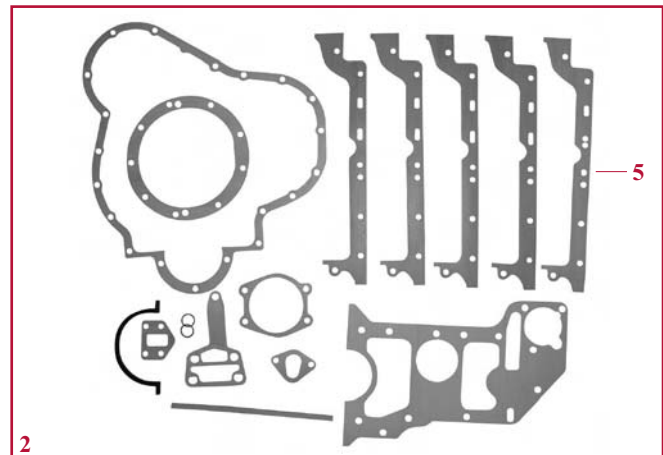

Moteurs Perkins / Perkins engines

Fig.		1	2	3	4	5
Tracteurs Tractors	Moteur Engine	Pochette rodage Top gasket set	Poch. complément. Bottom gasket set	Joint de culasse Cyl. head gasket	Jt cache-soupape Rocker cover gask.	Joint de carter Sump gasket
Moteurs 3 cylindres / 3 cylinder engines						
C50, CS48, CS52, CX50	903.27	25/71-136 (130300010751, 130300010763)	25/72-136 (130300010752, 130300010765, 299582A1)	25/73-136 (296217A1, 130300040713)	25/74-136 (296216A1, 130300040719)	25/75-136 (296241A1, 404299A1, 130300150702)
C60, CS58, CS63, CX60	903.27T					
Moteurs 4 cylindres / 4 cylinder engines						
475	A4.212	25/71-47 (3118124R1)	25/72-47 (3118123R91)	25/73-47 (3118173R1)	25/74-26 (3118186R1)	25/75-135 (291981A1, 3118272R1)
C70, C80, C90, CX70, CX80, CX90, CX100, MX80C, MX90C, MX100C	1004.4T	25/71-135 (311792A1, 315988A1)	25/72-135 (311793A1, 315989A1, 292009A1)	25/73-135 (365369A1, 311766A1, 315990A1)	25/74-135 (311043A1)	