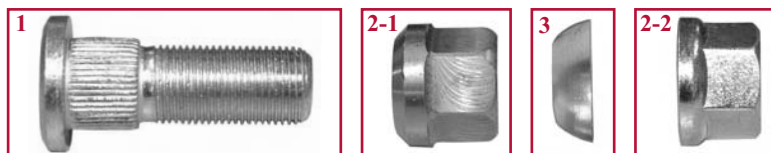

**GOUJONS ET ECROUS (ROUE ARRIERE)
BOLTS AND NUTS (REAR WHEEL)**

Tracteurs Tractors	1 Goujon Bolt	2 Ecrou Nut	3 Rondelle Washer
321, 323, 383, 423, 431, 433, 433E, 433V, 440, 453, 531, 533, 533E, 533V, 540, 541, 553, 633, 633E, 633V, 640, 644, 654, 724, 733, 733E, 740, 743, 743XL, 744, 745S, 745XL, 824, 833, 833E, 840, 844S, 844XL, 845, 845XL, 856XL, 940	25/440-8 (3399467R1) Ø 21	25/441-14 (2-1) (933602R1) M18 x 1,5 25/441-8 (2-2) (98782C1) M18 x 1,5	25/441-9 (3230348R3)
943, 953, 955, 955XL, 956, 956XL, 1055, 1055XL, 1056, 1056XL, 5120, 5130, 5140, 5150, 5220, 5230, 5240, 5250, MX80C, MX90C, MX100C, MX100, MX110, MX120, MX135	25/440-10 (192708A1) Ø 22,5	25/441-15 (2-1) (934008R1) M20 x 1,5 25/441-10 (2-2) (98783C1) M20 x 1,5	25/441-11 (3230875R2)

Les références des pièces sont indicatives.
Nos pièces ne sont pas d'origine

Part numbers are quoted for reference purposes only.
Our parts and accessories are not original.