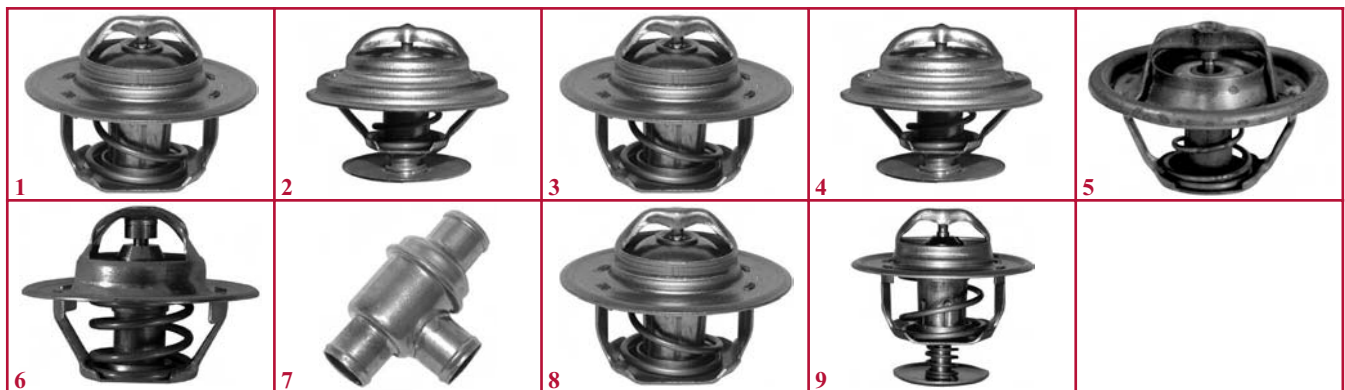

THERMOSTATS
THERMOSTATS

Moteurs Sisu / Sisu engines

Tracteurs Tractors	Fig. Fig.	Thermostat Thermostat	Joint Gasket	Remarques Remarks
CS68, CS75 (01/99 ⇒) CS100, CS110, CS120, CS130, CS150	1	25/143-64 (132000060708)	25/147-63 (132000060712)	79°
CS78, CS86, CS94 (01/99 ⇒)	2	25/143-63 (132000060709, 132000060726)		83°
CVX120, CVX130, CVX150, CVX170, CVX1135, CVX1145, CVX1155, CVX1170, CVX1190 Montage 2 thermost. / 2 thermost. mounting	3	25/143-69 (162000060701) +	25/147-68 (162000060703) Joint double Double gasket	79°
	4	25/143-68 (162000060702)		83°

Moteurs Perkins / Perkins engines

Tracteurs Tractors	Fig. Fig.	Thermostat Thermostat	Joint Gasket	Remarques Remarks
475	5	25/143-16 (3118127R1)		78°
C80, C90, CX80, CX90, CX100 (⇒ JJE008568)	6	25/143-65 (218039A1)	25/147-65 (293151A1)	82°
C70, CX70 C80, C90, CX80, CX90, CX100 (JJE008569 ⇒) MX80C, MX90C, MX100C		25/143-65 x 2 (218039A1)	25/147-66 (218548A1) Joint double Double gasket	
CS48, CS58	7	25/143-90 (299992A1)		82°

Moteurs Iveco / Iveco engines

Tracteurs Tractors	Fig. Fig.	Thermostat Thermostat	OEM OEM	Remarques Remarks
AVJ55, AVJ60, AVJ70, JX55, JX60, JX65, JX70, JX70U, JX75, JX80, JX80U, JX85, JX90, JX90U, JX95, JX100U, JX1060C, JX1070C, JX1075C	8	25/143-66 (98463637)	25/147-72 (98482590) 3 trous / 3 holes 25/147-73 (99450535) 5 trous / 5 holes	82°

Moteurs Ford / Ford engines

Tracteurs Tractors	Fig. Fig.	Thermostat Thermostat	Joint Gasket	Remarques Remarks
MXM120, MXM130, MXM135, MXM140, MXM150, MXM155, MXM165, MXM175, MXM180, MXM190	9	25/143-67 (87800842)	25/147-67 (83912930)	82°

Les références des pièces sont indicatives.
Nos pièces ne sont pas d'origine

Part numbers are quoted for reference purposes only.
Our parts and accessories are not original.

"THE RELIABLE SERVICE"