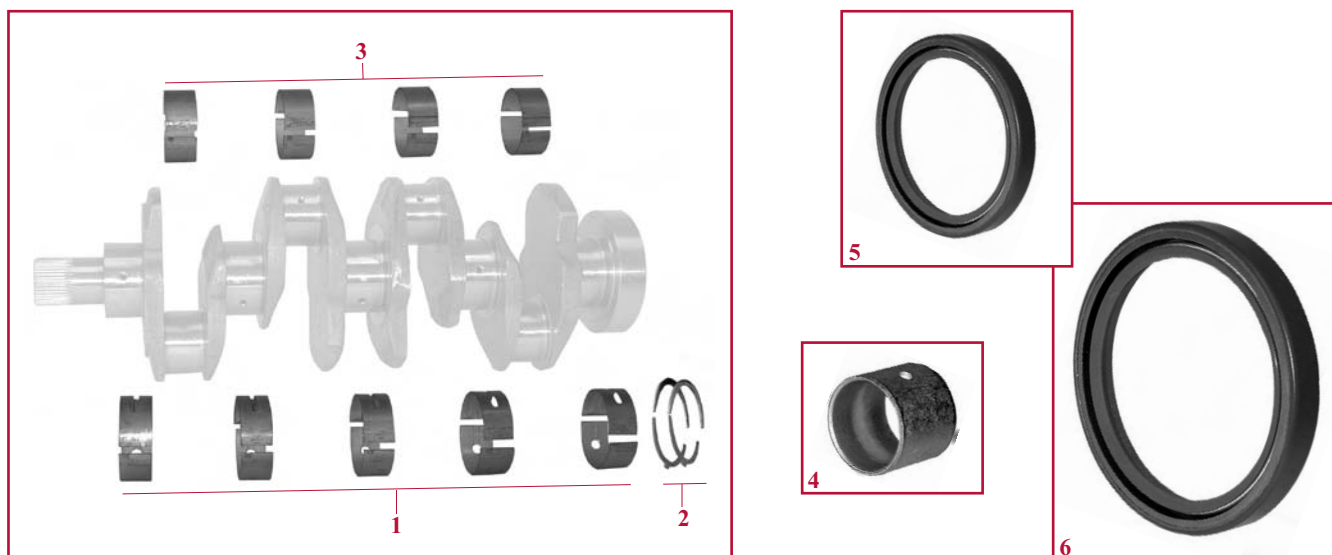

Part numbers are quoted for reference purposes only.
Our parts and accessories are not original.

VILEBREQUINS & PIECES CONNEXES
CRANKSHAFT & RELATED PARTS

Moteurs Sisu / Sisu engines

Fig.	1	2	3	4	5	6	
Tracteurs Tractors	Moteur Engine	Cous. palier Main bearing	Ep. latérale Trust washer	Cous. bielle Conrod bearing	Bague bielle Small end bush	Bague avant Front oil seal	Bague arrière Rear oil seal
Moteurs 3 cylindres / 3 cylinder engines							
CS68, CS75 (1/99 ⇒)	320D	25/2-97 (4 x 162000010781, 836119457) Ø 85 mm	25/6-97 (2 x 162000010714)	25/3-97 (3 x 162000030702, 836110552) Ø 68 mm	25/28-97 (162000030705, 836646271)	25/11-97 (162000010700, 614105880)	25/13-97 (299939A1, 162000010703)
Moteurs 4 cylindres / 4 cylinder engines							
CS78, CS86, CS94 (1/99 ⇒) CS100, CS110	420D	25/2-98 (5 x 162000010781, 836119457) Ø 85 mm	25/6-97 (2 x 162000010714)	25/3-98 (4 x 162000030702, 836110552) Ø 68 mm	25/28-97 (162000030705, 836646271)	25/11-97 (162000010700, 614105880)	25/13-97 (299939A1, 162000010703)
Moteurs 6 cylindres / 6 cylinder engines							
CS120, CS130, CS150, CVX120, CVX130, CVX150, CVX170, CVX1135, CVX1145, CVX1155, CVX1170, CVX1190	620D	25/2-99 (7 x 162000010781, 836119457) Ø 85 mm	25/6-97 (2 x 162000010714)	25/3-99 (6 x 162000030702, 836110552) Ø 68 mm	25/28-97 (162000030705, 836646271)	25/11-97 (162000010700, 614105880)	25/13-97 (299939A1, 162000010703)