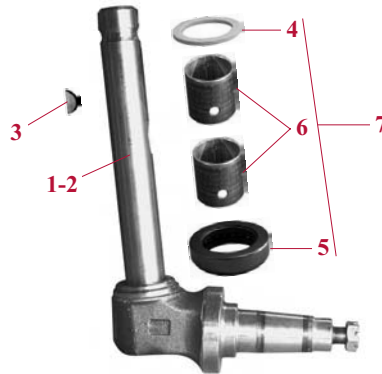

AVANT TRAIN 2RM
FRONT AXLE 2WD

	1	3	4	5	6	7
Tracteurs Tractors	Fusée Spindle	Clavette Cotter	Joint Seal	Roulement Bearing	Bague Bush	Kit bagues Rings kit
238, 276, 354, 364, 374, 384, 434, 2300, 2350				25/479-13 (39862D) 35x67x19.5	25/477-13 (40090D)	25/475-16
Ajustable / Adjustable 52-77" 268, 278, 288, 485XL, 584, 585, 585XL, 684, 685, 685XL, 695, 695XL, 784, 785, 785XL, 795, 795XL, 884, 885, 885XL, 895, 895XL, 995, 995XL, 3230, 4210, 4220, 4230, 4240, C70, C80, C90, CX70, CX80, CX90, CX100, MX80C, MX90C, MX100C	25/470-66 (3121261R91) Lg=285mm-Ø45mm 25/470-67 (3121270R91) Lg=210mm -Ø45mm					
Ajustable / Adjustable 52-77" 238, 248, 258, 385, 395, 454, 474, 475, 484, 485, 485XL, 495, 495XL, 574, 584, 585, 585XL, 595, 595XL, 674, 685, 695, 885, 895, 995, 2400, 2500, 4210, 4220, 4230, 4240	25/470-69 (527292R92) Lg=388mm-Ø35mm 25/470-68 (405840R12) Lg=308mm-Ø35mm	25/2830-150 (117997)	25/476-12 (15943DA) 56x76x9	25/479-14 (527295R91) 44.5x68.x17	25/477-14 (358958R2) 42.5x46x50	25/475-17
Renforcé / Heavy duty 52-82" 238, 248, 258, 268, 288, 385, 395, 454, 475, 484, 485, 485XL, 495, 495XL, 574, 584, 585, 585XL, 595, 595XL, 674, 695, 695XL, 795, 895, 995, 2400, 2500, 3210, 3220, 3230, 4210, 4220, 4230, 4240, C50, C60, C70, C80, C90, CX50, CX60, CX70, CX80, CX90, CX100	25/470-70 (67526C91) Lg=388mm-Ø45mm 25/470-71 (67535C91) Lg=308mm-Ø45mm					
C42, CS48, CS52, CS58, CS63, CS68, CS78			25/476-22 (1288410166) 57,2x5,7		25/477-60 (133700410213)	25/475-47

1	25/470-66	1	25/470-67	1	25/470-68	1	25/470-69	1	25/470-70	1	25/470-71	3	25/2830-150
4	25/476-12	4	25/476-22	5	25/479-13	5	25/479-14	6	25/477-13	6	25/477-14	6	25/477-60

Les références des pièces sont indicatives.
Nos pièces ne sont pas d'origine

Part numbers are quoted for reference purposes only.
Our parts and accessories are not original.

"THE RELIABLE SERVICE"