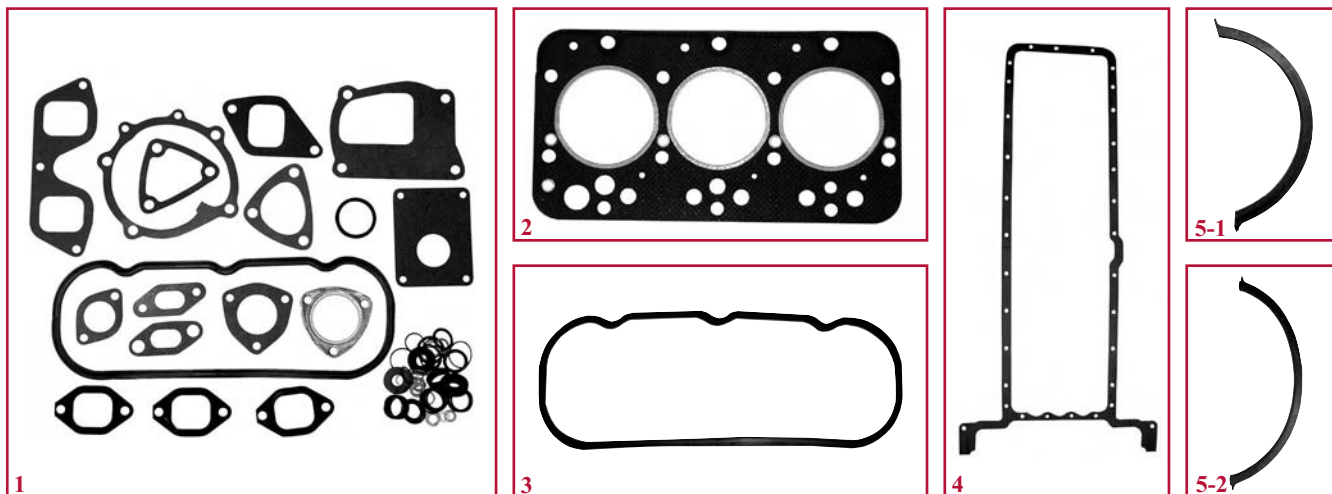

Moteurs Iveco / Iveco engines

Fig.		1	2	3	4	5
Tracteurs Tractors	Moteur Engine	Pochette rodage Top gasket set	Joint de culasse Cyl. head gasket	Jt cache-soupape Rocker cover gask.	Joint de carter Sump gasket	Joint de palier Rope seal
Moteurs 3 cylindres / 3 cylinder engines						
AVJ55, JX55	8035.06	25/76-131 (A)	25/73-131 (98472006)	25/74-131 (99460554)	25/75-131 (1940006)	25/11-131 (5-1) (4031577) <i>Avant / Front</i>
AVJ60, JX60, JX65, JX70, JX1060C, JX1070C, JX1075C, VJ60	8035.05		25/73-132 (98472011)			25/13-131 (5-2) (460753) <i>Arrière / Rear</i>
Moteurs 4 cylindres / 4 cylinder engines						
AVJ70, JX70U, JX75, VJ70	8045.06	25/76-133 (A)	25/73-133 (98472008)	25/74-133 (500301351)	25/75-133 (1940004)	25/11-131 (5-1) (4031577) <i>Avant / Front</i>
JX80, JX80U, JX85, JX90, JX90U, JX95, JX100U, VJ80	8045.05		25/73-134 (98456215)			25/13-131 (5-2) (4600753) <i>Arrière / Rear</i>