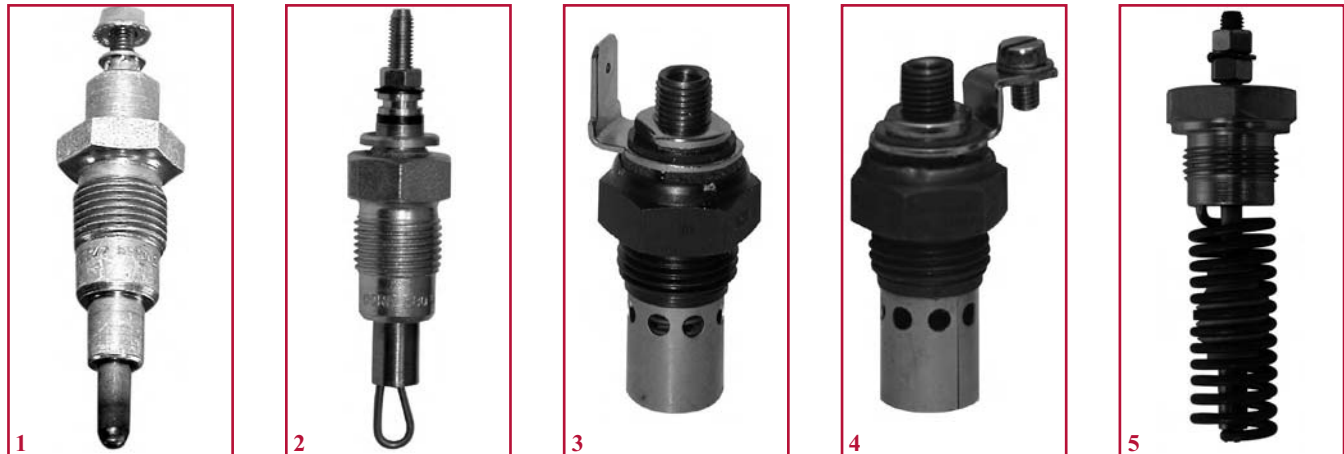

Part numbers are quoted for reference purposes only.
Our parts and accessories are not original.

BOUGIES DE PRECHAUFFAGE
HEATING PLUGS

Tracteurs Tractors	Moteurs Engines	Fig. Fig.	Réf. Ref.	OEM OEM	Description Description
Moteurs IH / IH engines					
D324, D326, 323	D111	1	25/60-13	3054716R92	M18 x 1.5 9.5 V Parallèle / Parallel
D436, D438, D439	D148				
B275, 276, 354	BD144	2	25/60-8	710348R1	M18 x 1.5 0.9 V Série / Serial
238, 374, 384, B414, 424, 434, 444	BD154				
385, 395, 454, 474, 475, 484, 485, 495, 574, 584, 585, 595, 674, 684, 685, 695, 784, 785, 795, 884, 885, 895, 3210, 3220, 3230, 4210, 4220, 4230, 4240		3	25/60-9	3112805R91	à fiche / Plug connector - 7/8" UNF
			4	25/60-10	K928523, 3118299R1
Moteurs Cummins / Cummins engines					
5120, 5130, 5140, 5150, MX100, MX110, MX120, MX135		3	25/60-9	A77616	à fiche / Plug connector - 7/8" UNF
Moteurs MWM / MWM engines					
C55, C64, C70, CS68, CS75, CS78, CS86, CS94		5	25/60-43	130100090003	
Moteurs Sisu / Sisu engines					
CS68, CS75, CS78, CS86, CS94 (01/99 ⇒) CS100, CS110, CS120, CS130, CS150		3	25/60-9	162000090701	à fiche / Plug connector - 7/8" UNF
Moteurs Perkins / Perkins engines					
C50, C60, C70, C80, C90, CS48, CS52, CS58, CS63, CX50, CX60, CX70, CX80, CX90, CX100, MX80C, MX90C, MX100C		3	25/60-9	A77616, 218349A1	à fiche / Plug connector 7/8" UNF
475 (Perkins A4.212)		4	25/60-10	3118299R1	à vis / Screw connector - 7/8" UNF
Moteurs Iveco / Iveco engines					
AV155, AVJ60, AVJ70, JX55, JX60, JX65, JX70, JX70U, JX75, JX80, JX80U, JX85, JX90, JX90U, JX95, JX100U, JX1060C, JX1070C, JX1075C		3	25/60-40	5161845 5086043	à fiche / Plug connector 1/2" BSP
Moteurs Ford / Ford engines					
MXM120, MXM130, MXM135, MXM140, MXM150, MXM155, MXM165, MXM175, MXM180, MXM190		3	25/60-41	87800843	à fiche / Plug connector 7/8" UNF