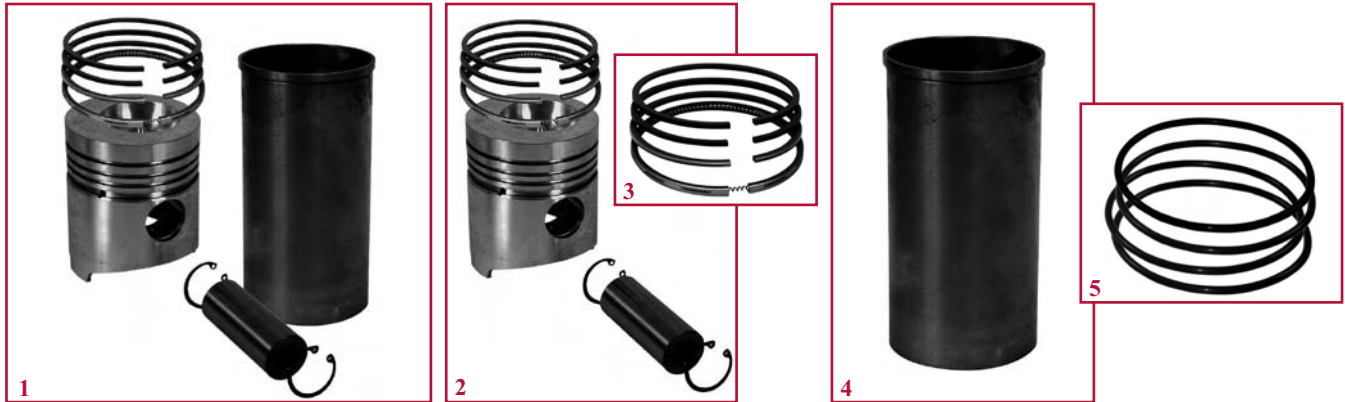

Moteurs MWM / MWM engines

Fig.			1	2	3	4	5
Tracteurs Tractors	Type Type	Alésage Bore	Jeu (A) Kit set (A)	Piston + segments Piston + rings	Jeu de segments Ring set	Chemise Liner	Joint de chem. Liner seal
Moteurs 3 cylindres / 3 cylinder engines							
C55, C55A	D 226-B 3	105	25/31-278	25/32-278 (130142030703, 130142030701)	25/34-278 (130100030708)	25/35-278 (130100040723)	25/37-278 (2x130100041001 + 2x130100041002)
C64, C64A, C70A CS68, CS75 (⇒ 12/98)	TD 226-B 3	105	25/31-279	25/32-279 (130182030702, 130182030705)			
Moteurs 4 cylindres / 4 cylinder engines							
CS78, CS86, CS94 (⇒ 12/98)	TD 226-B 4	105	25/31-279	25/32-279 (130182030702, 130182030705)	25/34-278 (130100030708)	25/35-278 (130100040723)	25/37-278 (2x130100041001 + 2x130100041002)