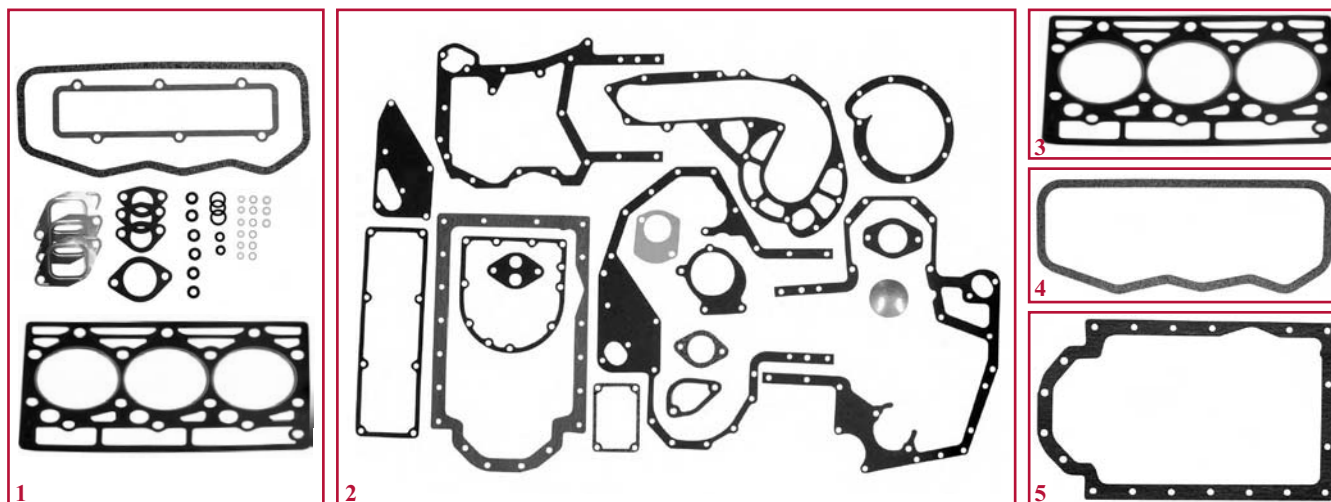

**JOINTS DE MOTEUR
ENGINE GASKET SETS**

Moteurs IH / IH engines

Fig.		1	2	3	4	5
Tracteurs Tractors	Moteur Engine	Pochette ro dage Top gasket set	Poch. complé ment. Bottom gasket set	Joint de culasse Cyl. head gasket	Jt cache-soupape Rocker cover gask.	Joint de carter Sump gasket
Moteurs 3 cylindres / 3 cylinder engines						
353, 383, 385, 395, 423, 433, 440, 453, 533, 540, 3210	D155	25/71-48 (3136798R99)	25/72-48 (3136802R99)	25/73-48 (3228361R2)	25/74-27 (3138641R1)	25/75-48 (3055160R3)
248, 454, 464, 484, 485, 495, 523, 553, 633, 640, 2400, 3220	D179					
Moteurs 4 cylindres / 4 cylinder engines						
B275, 276, 354	BD144	25/71-33 (A) (706105R93)	25/72-33 (A) (B1036)	25/73-33 (703883R7)	25/74-25 (3069767R1)	
238, 374, 384, B414, 424, 434, 444	BD154					
474, 584, 585, 595, 624, 644, 645, 654, 733, 740, 3230 +XL	D206	25/71-49 (1967014C1, 3136799R99)	25/72-49 (1967011C1)	25/73-49 (3228362R2)	25/74-28 (3138642R2)	25/75-49 (3055161R3)
574, 674, 684, 685, 695, 724, 743, 744, 745, 833, 840, 940, 4210 +XL	D239					
278, 784, 785, 795, 824, 844, 4220 +XL	D246					
844S, 845, 884, 885, 895, 995, 4230, 4240 +XL	D268					
856XL	DT239					25/75-47 (3144697R2)
						25/75-49 (3055161R3)
Moteurs 6 cylindres / 6 cylinder engines						
946, 955	D310	25/71-50 (3136801R99)	25/72-50 (3136817R99, 1967013C1)	25/73-50 (3228019R2)	25/74-29 (3138688R2)	25/75-50 (3055987R93)
956, 1046, 1055, 1056	D358					
1246, 1255	DT358	25/71-28 (3138751R94, 3138751R95)				
1455	DT402					