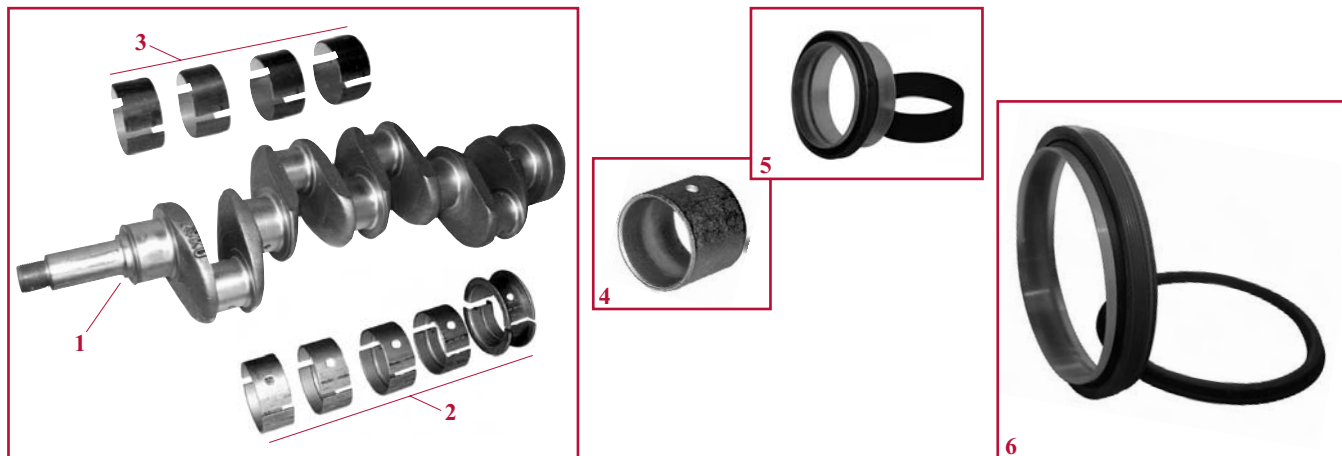

Moteurs Cummins / Cummins engines

Fig.		1	2	3	4	5	6
Tracteurs Tractors	Moteur Engine	Vilebrequin Crankshaft	Cous. palier Main bearing	Cous. bielle Conrod bearing	Bague bielle Small end bush	Bague avant Front oil seal	Bague arrière Rear oil seal
Moissonneuses-batteuses / Combines							
1620, 1640	6T590	25/1-49 (J908032, J918324)	25/2-49 (1 x A77406 6 x A77405)	25/3-49 (6 x A77465)	25/28-49 (J901085, J941476, 87403209)	25/11-49 (A77890, J906080) (Kit)	25/13-49 (J909411, J909090) (Kit)
1644, 2144, 2344							25/13-66 (A77809, J904410, J353978, J934486) (Kit)
1660, 1666, 1670, 1680, 1688, 2166, 2188, 2365, 2366, 2388, CF60	6T830		25/2-66 (1 x A77706, J945929, 6 x A77711, J945930)	25/3-66 (6 x A77563)	25/28-66 (J913900, J913990)	25/11-66 (A77790) (Kit)	