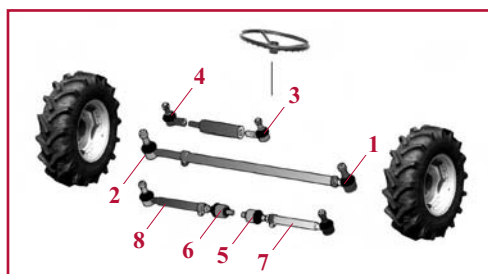

ROTULES ET TIRANTS DE DIRECTION
TIE RODS AND SOCKETS

4 RM - Cylindre / 4 WD - Cylinder

Tracteurs Tractors	Fig.	Pos.	Réf. Ref.	OEM	Filetage Thread	Longueur Length	Conicité Cone
Pont ZF / ZF axle							
258, 268, 278, 584, 585, 644, 684, 685, 685XL, , 743, 743XL, 744, 745S, 745XL, 784, 785, 785XL, 844, , 844S, 844XL, 856XL, 884, 885, 885XL, 946, 1046, 1246	A	3	25/581-7	3141529R93	M30D/RH	110	23/26
	G	4	25/581-14	3146035R94	F20D/RH	85	24/26
248, 258, 385, 485, 485XL, 584, 585, 585XL, 684, 685, 685XL, 784, 785, 785XL, 884, 885, 885XL	A	3	25/581-7	3141529R93	M30D/RH	110	23/26
	G	4	25/581-46	742968C91			
433, 440, 533, 540, 633, 640, 733, 740, 833, 840, 940	A	3	25/581-9	1531204C1, 3221931R91	M24D/RH	105	20/22
	G	4	25/581-10	3221932R92	F20D/RH	65	20/22
533, 654, 724, 824, 946, 1046, 1246	A	3	25/581-7	3141529R93	M30D/RH	110	23/26
	G	4	25/581-8	3141531R91	F20D/RH	75	18/20
955, 955XL, 956, 956XL, 1055, 1055XL, 1056, 1056XL	A	3	25/581-28	3221270R91	M30D/RH	95	27/30
	G	4	25/581-18	3221271R95	F20D/RH	95	27/30
955, 955XL, 956, 956XL, 1055, 1055XL, 1056, 1056XL	G	4	25/581-16	3233186R91 T102913	F22D/RH	110	24/26
Pont Carraro / Carraro axle							
5088, 5288, 5488, 7110, 7120, 7130, 7140, 7150,	N	3-4	25/581-40	1277261C1, 293624A1	F1" D/RH	75	25/28
7110, 7120, 7130, 7140, 7150, 7210, 7220, 7230, 7240, 7250, 8910, 8920, 8930, 8940, 8950	N	3	25/581-40	1277261C1, 293624A1	F1" D/RH	75	25/28
	G	4	25/581-41		A souder Ø32 Weld on Ø32	115	24.5/28
MX180, MX200, MX220, MX240, MX270	N	4	25/581-40	1277261C1, 293624A1	F1" D/RH	75	25/28
MX180, MX200, MX210, MX220, MX230, MX240, MX255, MX270, MX285	N	4	25/581-47	435664A1, 292562A1	M24D/RH	90	29/32

Les références des pièces sont indicatives.
Nos pièces ne sont pas d'origine

Part numbers are quoted for reference purposes only.
Our parts and accessories are not original.