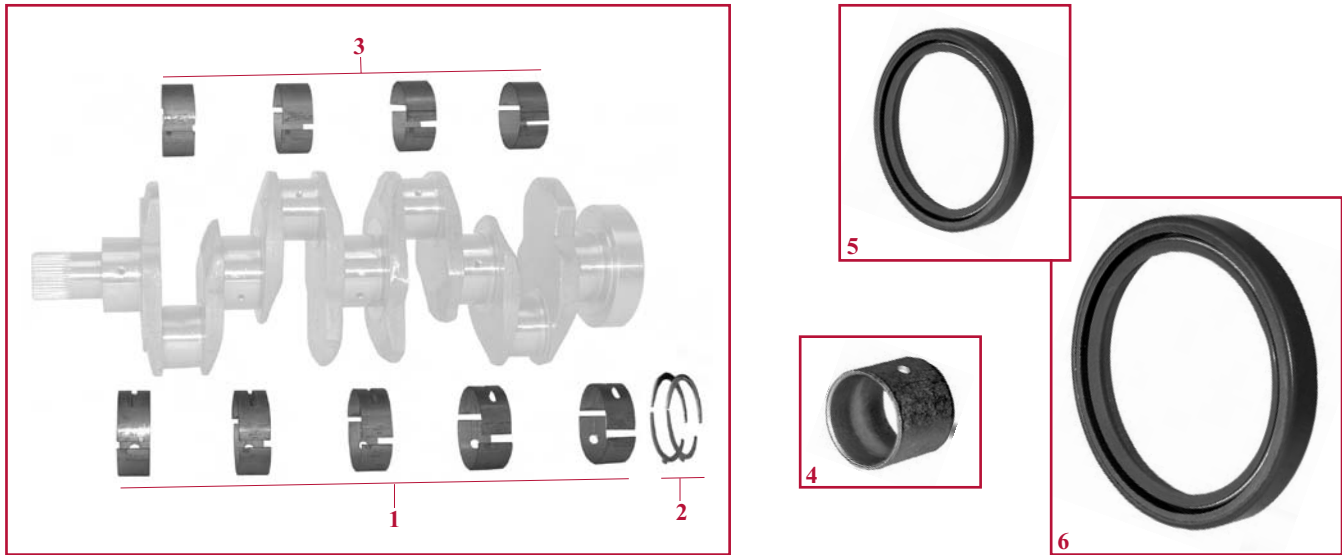

Moteurs Same / Same engines

Fig.		1	2	3	4	5	6
Tracteurs Tractors	Moteur Engine	Cous. palier Main bearing	Ep. latérale Thrust washer	Cous. bielle Conrod bearing	Bague bielle Small end bush	Bague avant Front oil seal	Bague arrière Rear oil seal
Moteurs 3 cylindres / 3 cylinder engines							
2120, 2130, PJ55, PJN55, PJV55	1000.3A	25/2-106 (4 x 1966294C1 + 4 x 1966297C1)	25/6-106 (4 x 1966647C1)	25/3-106 (6 x 1966300C1)	25/28-106 (1966466C1)	25/11-106 (137845A1, 1966692C1)	25/13-106 (1966693C1)
Moteurs 4 cylindres / 4 cylinder engines							
2140, 2150, PJ65, PJ75, PJN65, PJN75, PJV65, PJV75	1000.4A	25/2-107 (5 x 1966294C1 + 5 x 1966297C1)	25/6-106 (4 x 1966647C1)	25/3-107 (8 x 1966300C1)	25/28-106 (1966466C1)	25/11-106 (137845A1, 1966692C1)	25/13-106 (1966693C1)