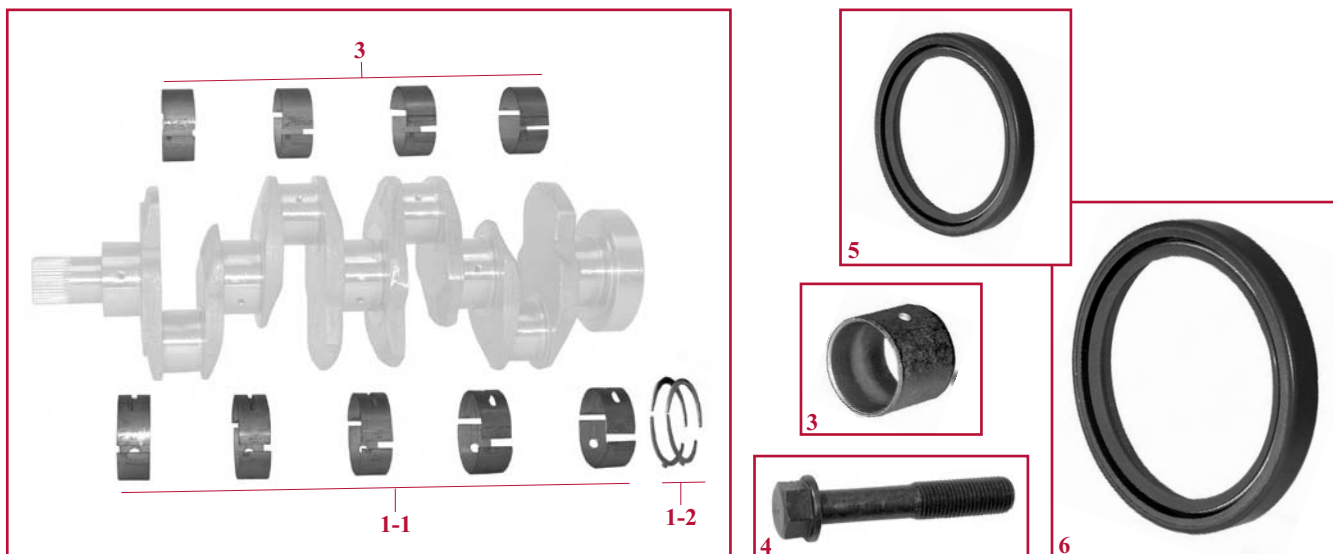

Moteurs MWM / MWM engines

Fig.		1	2	3	4	5	6
Tracteurs Tractors	Moteur Engine	Cous. palier Main bearing	Cous. bielle Conrod bearing	Bague bielle Small end bush	Vis de bielle Conrod bolt	Bague avant Front oil seal	Bague arrière Rear oil seal
Moteurs 3 cylindres / 3 cylinder engines							
C55, C55A	D 226-B 3	25/2-100 (1-1) (4x130100010755)	25/3-100 (3x130100030714) Ø 63 mm	25/28-100 (130100030705) Ø 35 mm	25/26-100 (130100030707)	25/11-100 (130100010727) 78x100x13 mm	25/13-100 (130100010728) 110x130x13 mm
C64, C64A, C70A CS68, CS75 (⇒ 12/98)	TD 226-B 3	25/6-100 (1-2) (2x130100010754) Ø 70 mm					
Moteurs 4 cylindres / 4 cylinder engines							
CS78, CS86, CS94 (⇒ 12/98)	TD 226-B 4	25/2-101 (5x130100010755)	25/3-101 (4x130100030714) Ø 63 mm	25/28-100 (130100030705) Ø 35 mm	25/26-100 (130100030707)	25/11-100 (130100010727) 78x100x13 mm	25/13-100 (130100010728) 110x130x13 mm
		25/6-100 (1-2) (2x130100010754) Ø 70 mm					