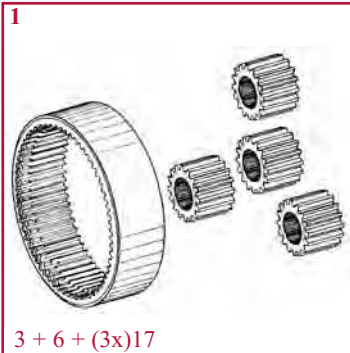

PONT AVANT 4RM
FRONT AXLE 4WD

Pont avant ZF série 1000 / 1000 series ZF front axle

Reducteur / Planetary reduction

	1	2	3	4	5	6	7
	Kit Kit	Couvercle Cover	Cartier Support	Rondelle Washer	Rondelle Washer	Annulaire Sun gear	Rondelle Washer
APL1251 533, 540, 633, 640, 733, 740, 833, 840, 940	72/6428-6KT	25/6430-11 (3216583R1)		25/451-7 (3216591R1)	25/452-18 (834655R1)	25/6406-10 (3216582R1)	25/6434-14 (933074R1, 800-1128)
APL1351 485XL, 585XL, 644, 743, 743XL, 744, 745S, 745XL, 785XL, 844, 844S, 844XL, 856XL, 885XL	72/6428-7KT	25/6435-1 (3230266R1)	25/6430-12 (3230267R1)	25/451-8 (3230270R1)	25/452-11 (3230269R1)	25/6406-11 (3230265R1)	
APL1551 644, 744, 844, 844S	72/6428-8KT	25/6435-2 (3147214R1)	25/6430-13 (3147215R1)	25/451-9 (3147253R1)	25/452-12 (3147252R1)	25/6406-12 (3147213R1)	25/6434-15 (933029R1, 800-1135)
APL1552 955, 955XL, 956, 956XL, 1055, 1055XL, 1056, 1056XL	72/6428-9KT	25/6435-3 (3230299R1)	25/6430-14 (3230300R1)	25/451-10 (3230310R1)	25/452-13 (934013R1)	25/6406-13 (3230298R1)	25/6434-16 (3134245R1)

	8	9	10	11	12	13	14	
	Bague Ring	Epaisseur Shim	Boitier Housing	Axe Shaft	Circlip Circlip	Bouchon Cap	O-ring O-ring	
APL1251 533, 540, 633, 640, 733, 740, 833, 840, 933, 940	25/6445-2 (89527C1, 3147209R2)	25/6446-2 (3147212R1) Ep./Thickn. 0.3mm	25/6401-9 (3401535R1)	25/381-11 (3216574R1)	25/388-1 (934650R1)	25/6438-5 (934651R1) M18	25/6457-4 (3052681R1) 18mm	
APL1351 485XL, 585XL, 644, 743, 743XL, 744, 745S, 745XL, 785XL, 844, 844S, 844XL, 856XL, 885XL		25/6446-3 (3147211R1) Ep./Thickn. 0.5mm	25/6401-10 (3230259R1)	25/381-12 (3230260R1)	25/388-2 (933255R1)		25/6438-6 (933718R1, 3084191M1) M24	25/6457-2 (933709R1, A48812) 24mm
APL1551 644, 744, 844, 844S		25/6446-4 (3147210R1) Ep./Thickn. 1.0mm	25/6401-11 (3147205R1, 3234426R1)	25/381-13 (3147206R1)				
APL1552 955, 955XL, 956, 956XL, 1055, 1055XL, 1056, 1056XL				25/6401-12 (3230293R1)	25/381-7 (3230294R1)			

	15	16	17	18
	Rondelle Washer	Epaisseur Shim	Planetaire Planetary	Axe Pin
APL1251 533, 540, 633, 640, 733, 740, 833, 840, 940	25/384-3 (3146668R1)	25/384-6 (3146667R1)	25/6431-9 (3216575R1)	25/6433-6 (934642R1)
APL1351 485XL, 585XL, 644, 743, 743XL, 744, 745S, 745XL, 785XL, 844, 844S, 844XL, 856XL, 885XL			25/6431-10 (3230261R1)	25/6433-7 (3230262R1)
APL1551 644, 744, 844, 844S			25/6431-11 (3147207R1)	25/6433-8 (3147208R1)
APL1552 955, 955XL, 956, 956XL, 1055, 1055XL, 1056, 1056XL			25/6431-12 (3230295R1)	25/6433-9 (3146666R1)

Les références des pièces sont indicatives.
Nos pièces ne sont pas d'origine

Part numbers are quoted for reference purposes only.
Our parts and accessories are not original.

"THE RELIABLE SERVICE"