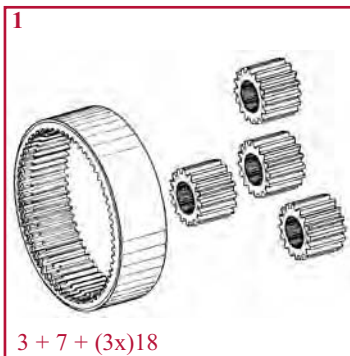

PONT AVANT 4RM
FRONT AXLE 4WD

Pont avant ZF série 3000 / 3000 series ZF front axle

Reducteur / Planetary reduction

	1	2	3	4	5	6
	Kit Kit	Couvercle Cover	Carter Support	Rondelle Washer	Ecrou Nut	Rondelle Washer
APL3052 644, 743, 743XL, 744, 745S, 745XL, 844, 844S, 844XL, 856XL, 946, 955, 955XL, 956, 956XL, 1046, 1055, 1055XL, 1056, 1056XL, 1246 1255, 1255XL (- 46436)	72/6428-11KT	25/6435-4 (3146673R2)	25/6430-16 (3146674R1)		25/452-14 (3229142R1)	
APL3052 1255, 1255XL (46436 -)	72/6428-12KT		25/6430-15 (112245A1)			
APL3054 1455, 1455XL	72/6428-10KT	25/6435-5 (3405357R1)	25/6430-17 (3405358R1)	25/451-11 (3405256R1)	25/452-15 (905653R1)	25/451-13 (3405260R1)

	7	8	9	10	11	12	13
	Annulaire Sun gear	Circlip Circlip	Bague Ring	Epaisseur Shim	Boitier Housing	Axe Shaft	Bague Ring
APL3052 644, 743, 743XL, 744, 745S, 745XL, 844, 844S, 844XL, 856XL, 946, 955, 955XL, 956, 956XL, 1046, 1055, 1055XL, 1056, 1056XL, 1246 1255, 1255XL (- 46436)	25/6406-14 (3146672R1)	25/6434-17 (933804R1)	25/6445-3 (3146669R1, 3134211R2, 3405355R1)	25/6434-24 (3146670R1) 0.5mm (A)	25/6401-14 (3230327R1, 112241A1)	25/381-8 (3146664R1)	25/6438-7 (933565R1)
APL3052 1255, 1255XL (46436 -)	25/6406-15 (112244A1)					25/381-9 (112242A1)	
APL3054 1455, 1455XL	25/6406-16 (3405356R1)	25/6434-18 (933113R1, 800-5135)	25/6445-4 (3405355R1)		25/6401-21 (3405255R1)	25/381-10 (3405261R1)	25/6438-8 (31146R1)

	14	15	16	17	18	19
	Bouchon Cap	O-ring O-ring	Bague Ring	Bague Ring	Planétaire Planetary	Axe Shaft
APL3052 644, 743, 743XL, 744, 745S, 745XL, 844, 844S, 844XL, 856XL, 946, 955, 955XL, 956, 956XL, 1046, 1055, 1055XL, 1056, 1056XL, 1246 1255, 1255XL (- 46436)	25/6438-6 (933718R1) M24	25/6457-2 (933709R1) 24mm			25/6431-13 (3146665R1)	25/6433-9 (3146666R2)
APL3052 1255, 1255XL (46436 -)	25/6438-5 (934651R1) M18	25/6457-3 (933222R1, 3051337R1) 18mm	25/384-3 (3146668R1)	25/384-6 (3146667R1)	25/6431-14 (112243A1)	
APL3054 1455, 1455XL	25/6438-9 (933799R1) M24	25/6457-2 (933709R1) 24mm	25/384-4 (3405354R1)	25/384-7 (3405353R1)	25/6431-15 (3405351R1)	25/6433-10 (3405352R1)

(A) Autres épaisseurs sur demande / Other thickness on request

Les références des pièces sont indicatives.
Nos pièces ne sont pas d'origine

Part numbers are quoted for reference purposes only.
Our parts and accessories are not original.