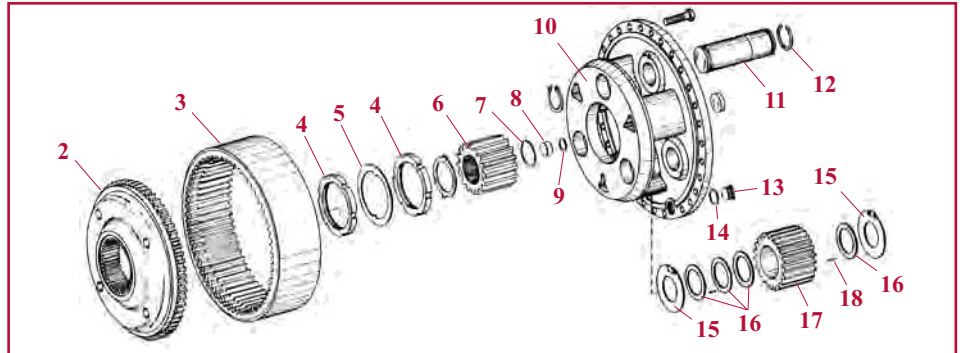

PONT AVANT 4RM
FRONT AXLE 4WD

Pont avant ZF série 1000 / 1000 series ZF front axle

Reducteur / Planetary reduction

	1	2	3	4	5	6	7
	Kit Kit	Couvercle Cover	Cartier Support	Rondelle Washer	Rondelle Washer	Annulaire Sun gear	Rondelle Washer
APL1251 533, 540, 633, 640, 733, 740, 833, 840, 940	72/6428-6KT	25/6430-11 (3216583R1)		25/451-7 (3216591R1)	25/452-18 (834655R1)	25/6406-10 (3216582R1)	25/6434-14 (933074R1, 800-1128)
APL1351 485XL, 585XL, 644, 743, 743XL, 744, 745S, 745XL, 785XL, 844, 844S, 844XL, 856XL, 885XL	72/6428-7KT	25/6435-1 (3230266R1)	25/6430-12 (3230267R1)	25/451-8 (3230270R1)	25/452-11 (3230269R1)	25/6406-11 (3230265R1)	
APL1551 644, 744, 844, 844S	72/6428-8KT	25/6435-2 (3147214R1)	25/6430-13 (3147215R1)	25/451-9 (3147253R1)	25/452-12 (3147252R1)	25/6406-12 (3147213R1)	25/6434-15 (933029R1, 800-1135)
APL1552 955, 955XL, 956, 956XL, 1055, 1055XL, 1056, 1056XL	72/6428-9KT	25/6435-3 (3230299R1)	25/6430-14 (3230300R1)	25/451-10 (3230310R1)	25/452-13 (934013R1)	25/6406-13 (3230298R1)	25/6434-16 (3134245R1)

	8	9	10	11	12	13	14	
	Bague Ring	Epaisseur Shim	Boitier Housing	Axe Shaft	Circlip Circlip	Bouchon Cap	O-ring O-ring	
APL1251 533, 540, 633, 640, 733, 740, 833, 840, 933, 940	25/6445-2 (89527C1, 3147209R2)	25/6446-2 (3147212R1) Ep./Thickn. 0.3mm	25/6401-9 (3401535R1)	25/381-11 (3216574R1)	25/388-1 (934650R1)	25/6438-5 (934651R1) M18	25/6457-4 (3052681R1) 18mm	
APL1351 485XL, 585XL, 644, 743, 743XL, 744, 745S, 745XL, 785XL, 844, 844S, 844XL, 856XL, 885XL		25/6446-3 (3147211R1) Ep./Thickn. 0.5mm	25/6401-10 (3230259R1)	25/381-12 (3230260R1)	25/388-2 (933255R1)		25/6438-6 (933718R1, 3084191M1) M24	25/6457-2 (933709R1, A48812) 24mm
APL1551 644, 744, 844, 844S		25/6446-4 (3147210R1) Ep./Thickn. 1.0mm	25/6401-11 (3147205R1, 3234426R1)	25/381-13 (3147206R1)				
APL1552 955, 955XL, 956, 956XL, 1055, 1055XL, 1056, 1056XL				25/6401-12 (3230293R1)	25/381-7 (3230294R1)			

	15	16	17	18
	Rondelle Washer	Epaisseur Shim	Planetaire Planetary	Axe Pin
APL1251 533, 540, 633, 640, 733, 740, 833, 840, 940	25/384-3 (3146668R1)	25/384-6 (3146667R1)	25/6431-9 (3216575R1)	25/6433-6 (934642R1)
APL1351 485XL, 585XL, 644, 743, 743XL, 744, 745S, 745XL, 785XL, 844, 844S, 844XL, 856XL, 885XL			25/6431-10 (3230261R1)	25/6433-7 (3230262R1)
APL1551 644, 744, 844, 844S			25/6431-11 (3147207R1)	25/6433-8 (3147208R1)
APL1552 955, 955XL, 956, 956XL, 1055, 1055XL, 1056, 1056XL			25/6431-12 (3230295R1)	25/6433-9 (3146666R1)

Les références des pièces sont indicatives.
Nos pièces ne sont pas d'origine

Part numbers are quoted for reference purposes only.
Our parts and accessories are not original.

"THE RELIABLE SERVICE"